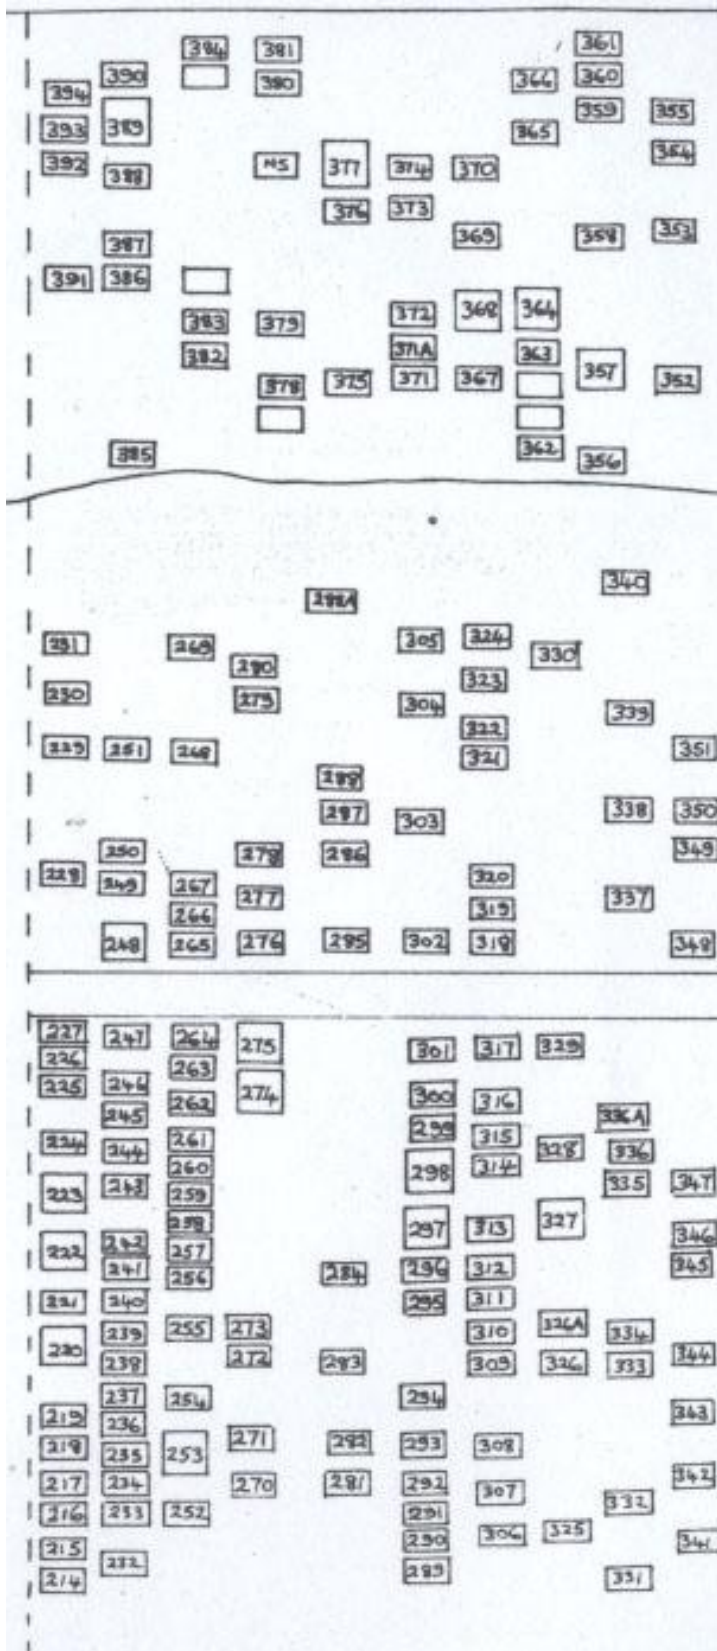

St Michael and All Angels, Bunwell  
Original Graveyard (surrounding church)  
Plots 1-213

St Michael and All Angels, Bunwell  
 Graveyard: Eastern Extension  
 Plots 214-394

St Michael and All Angels, Bunwell  
 Graveyard: Northern Extension  
 Plots 394-436 and later numbers